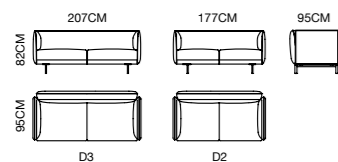

MODEL: **E1872-1 (D2+D3)**
SIZE: 323 x 280CM
E1721-3

MAY LOOK LIKE THE WORK OF ART , HAVE INTENSION, THE FEEL SHOWS ONE'S TALENT IN INVESTIGATING, APPRECIATE SURPRISED DISCOVERY IT HAVE STYLE IS THOUGHT-PROVOKING ALONE IN TERMS OF ANY, SIMPLE LIFE, COME FROM AND KNOW HOW TO CHOOSE AND SAMPLE.