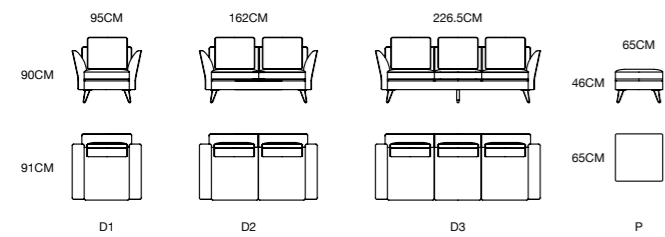

044

MODEL: **TS2007B-1 (D3+P)**

STYLE AND STYLING VERY INDIVIDUAL, BOLD USE OF NEW TECHNOLOGY AND NEW MATERIALS, SHOWING COLORFUL AND PERSONALIZED LINES AND CHANGING COLOR EXPRESSIONS, FOR PEOPLE IN THE EMOTIONAL THINKING MORE QUIET, MORE ROMANTIC. INJECTING MELLOW WINE INTO THE SIMPLE AND ROMANTIC LOVE HOUSE IS CATERING TO THE ATTITUDE OF LIFE SHOWING STRONG LOVE.