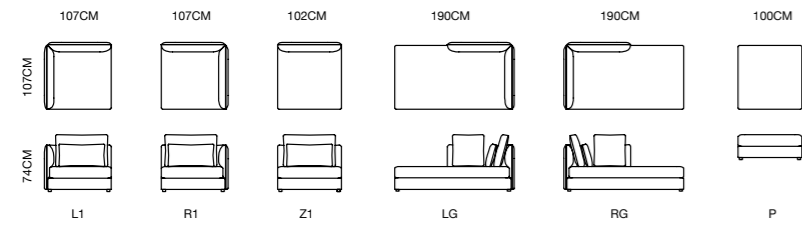

080

MODEL: MSE1921-1 (L3+LC3+Z1)
SIZE: 383 x 340CM

ECO_081

082

MODEL: **MSE1921-1 (L3+LC3+Z1)**
SIZE: 383 x 340CM

OPTIONAL ELEMENTS AND
SYSTEMATIC DRAWING
CONCEPTS MAKE
EVERYTHING IN ORDER.
YOUR INSPIRATION IS
NATURALLY EMERGING IN
THE UNLIMITED
FREE SPACE TO THE UTMOST,
AND YOUR MATURE
TEMPERAMENT IS
EMBODIED BY THE
CONNOTATION AND OPENING
FURNITURE.

UNBELIEVABLE BEAUTY OF YOUR HOME
 LIFE WITH A SIMPLE SHAPE TO BUILD THE
 FUNCTION OF THE FUNCTION, THE HOME
 ENVIRONMENT IN ADVERTENTLY REVEALS
 THE QUALITY OF YOUR LIFE.

MODEL: MSE1922-1 (R1+Z1+L1)
SIZE: 248 x 94CM