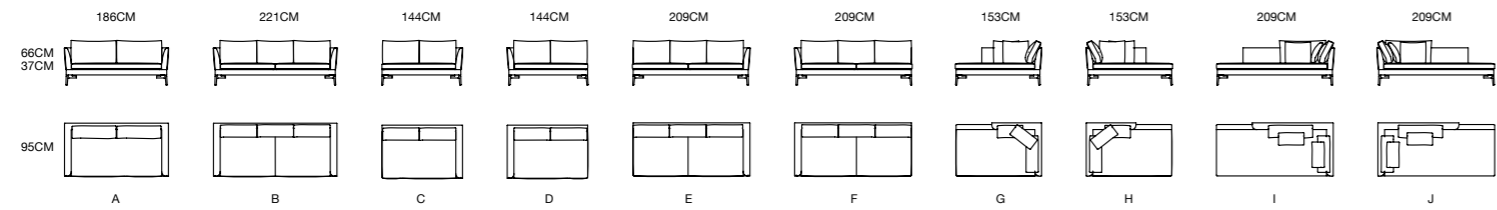

MODEL: **MS1002-4 (E+G)**
SIZE: 304 x 153CM

THE SCENERY NEVER FADED IN
THE HEART, AND WHEN
I LOOK BACK, THE FLOWERS ARE KOI,
AND THE OTHER
SIDE OF THE TIME IS
BLOOMING.
THE VINES IN THE EAVES SET A
NEW GREEN, THE F
IREFLY SPRINKLED A STAR IN THE
EYES, CARRYING THE
SUMMER FLYING IN FRONT OF MY
WINDOW, THE SNOW FELL
IN THE WINTER ON MY CHAIR.
IN THE MOOD OF A SEASON
INTO THE COFFEE,
HAPPINESS WILL LINGER IN THE
AROMA.