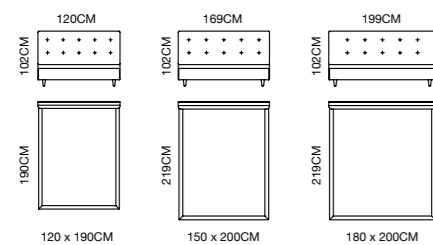

MODEL: **EB1851-2**

GENTLE AND UNRESTRAINED

CAPTURE THE HAPPY PIECES IN THE SOFT LIGHT AND SHADOW, AND PUT THE SKIN CLOSE TO THE SOFT CUSHION TO TRY TO FEEL THE WARM THWITH A CONCRETE TEXTURE CONTRAST, YOU WILL HAVE A SPECIFIC WARMTH, LET YOU ENJOY THE UNBELIEV-ABLE BEAUTY OF YOUR HOME LIFE WITH A SIMPLE SHAPE TO BUILD THE FUNCTION OF THE FUNCTION, THE HOME ENVIRONMENT INADVERTENTLY REVEALS THE QUALITY OF YOUR LIFE.

SMOOTH, BEAUTIFUL DESIGN STYLE, MODERN ART OF LIVING SPACE, CREATE A MORE ELEGANT, ROMANTIC MOOD, MAKE YOU FEEL AT HOME IN THE WARM AND ELEGANT MIND. SIMPLE BUT ELEGANT, TASTY AND TRENDY. THIS IS WHAT WE CAN OFFER YOU AT YOUR DISPOSAL. UNIQUE STYLE ARRANGE IN PAIRS OR GROUPS, WHICH IS FULL OF ELEGANCE, CHARMS AND UNIQUENESS. TO FEEL LIFE IN DETAILS, GRACE WILL BE CHANGED AND APPEARED AT ANY TIME.