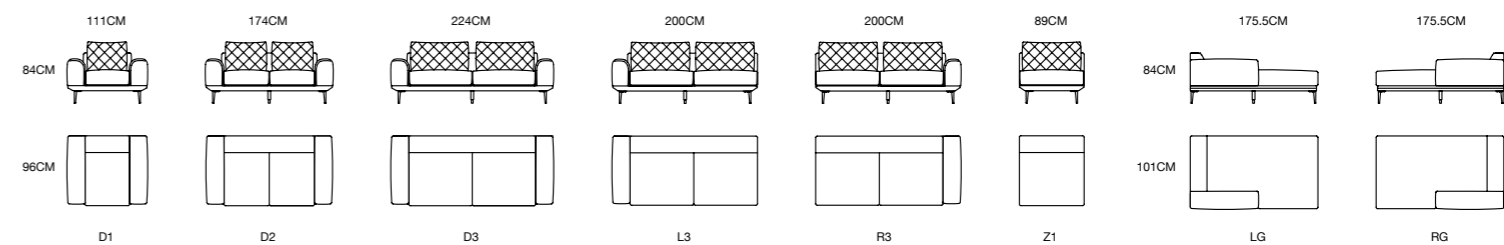

MODEL: E2052-1 (D2)