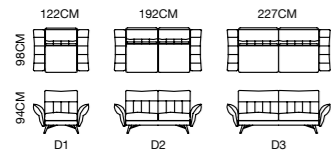

MODEL: **E1966-1/3 (D3)**
E1973-P1-1
E1973-P3-1
E1973-P4-2

OPTIONAL ELEMENTS AND
SYSTEMATIC
DRAWING CONCEPTS MAKE
EVERYTHING IN ORDER.
YOUR INSPIRATION IS NATURALLY
EMERGING IN THE
UNLIMITED FREE SPACE TO
THE UTMOST, AND YOUR MATURE
TEMPERAMENT IS EMBODIED
BY THE CONNOTATION
AND OPENING FURNITURE.
LIFE CALLS GOOD MEMORIES
TO YOUR MIND
NOW AND THEM;
YOU CAN RELEASE YOUR
EMOTION FREELY
IN SUCH ROMANTIC AND COZY
SPACE. SIMPLE LINE
AND BEAUTIFUL SHAPE
PRODUCE A SERIES OF FINE WORKS
AND FILL THE REST MOMENT WITH
APPEALING STORY AND DIALOG.