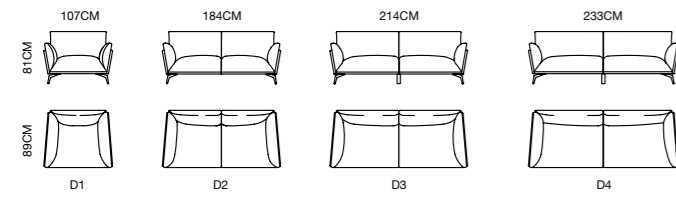

MODEL: E1958-1 (D3+D2)

INTENSIVELY ADAPTABLE, FREELY CONFIGURABLE AND PERFECTLY COMPATIBLE. OUR PRODUCTS ARE LEADING FURNISHING PROGRAM THAT OFFERS EXCELLENT DURABILITY, ERGONOMICS DESIGN AND SMOOTH APPEAL. THE WORKTOPS CAN BE EXTENDED WITH ADDITIONAL REQUIREMENTS AND A SCREEN MAY BE ADDED FOR GREATER PRIVACY WITHOUT HAMPERING THE EXCHANGE OF IDEAS AND INFORMATION. ITS AESTHETIC POTENTIAL IS ALSO INNOVATIVE IN THE RANGE OF COMBINATIONS OFFERS AND ACCESSORIES AVAILABLE.