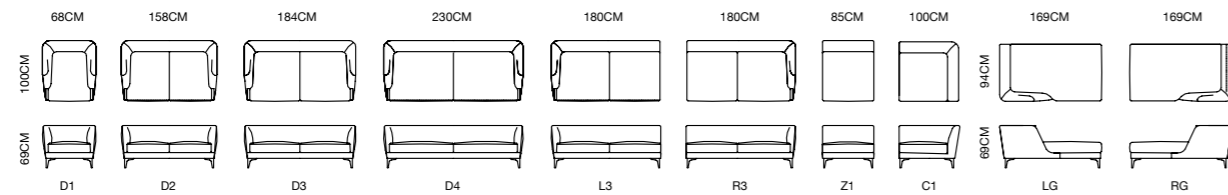

MODEL: E2053A-1 (D2/L3+RG)
SIZE: 296.5 x 166CM

THE MODERN MINIMALIST STYLE BATHROOM SERIES USES THE BEST MATERIALS AND THE MOST EXQUISITE CRAFTSMANSHIP TO MAKE SIMPLE STYLES AND ACHIEVE THE MOST COMPLETE FUNCTIONS.

062

MODEL: E1968-2 (L3+Z1+C1+R3)
SIZE: 366 x 281CM
E1854-2

ECO_063

MODEL: **E1968-1 (R3+LG+D3)**
 SIZE: 236 x 100CM
 277 x 170CM

STRONG EXPRESSIVENESS WITH FASHION CHARACTERISTICS, COMPLETELY SHAPING THE SENSE OF SIMPLE AND SPIRITUAL SPACE, EXPRESSING THE PURSUIT OF LIFE OF MODERN PEOPLE, RICH, FULL, LIGHT, SIMPLE VISUAL EFFECTS AND TIME AND LABOR SAVING, CONVENIENT, FAST AND ORDERLY THE ORDERLY PRACTICAL PERFORMANCE IS HARMONIOUSLY UNIFIED, WHICH MAKES PEOPLE WANT TO TALK ABOUT IT, BUT THEY CAN'T STOP IT.