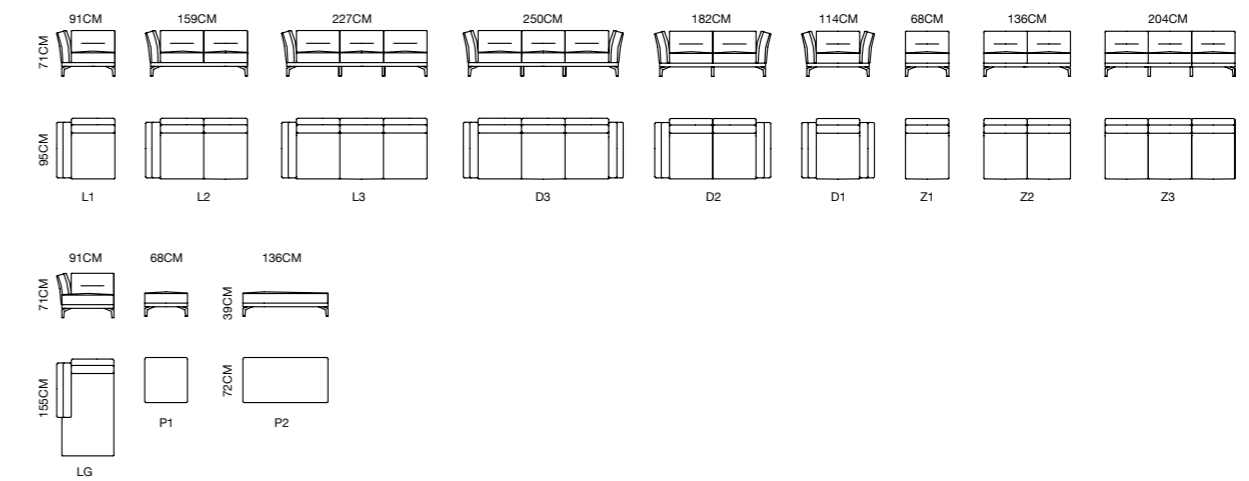

MODEL: E1717-1 (D3)