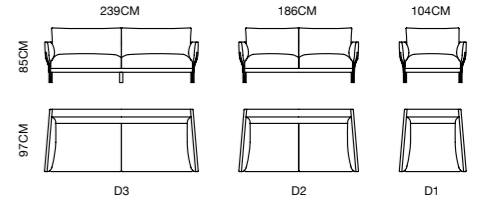

MODEL: E1967-1 (D2+D3)

142

MODEL: E1954-2 (D2+D3)

ECO_143

MODEL: E1954-1 (D1+D3)

MODEL: E1958-1 (D3+D2)

INTENSIVELY ADAPTABLE, FREELY CONFIGURABLE AND PERFECTLY COMPATIBLE. OUR PRODUCTS ARE LEADING FURNISHING PROGRAM THAT OFFERS EXCELLENT DURABILITY, ERGONOMICS DESIGN AND SMOOTH APPEAL. THE WORKTOPS CAN BE EXTENDED WITH ADDITIONAL REQUIREMENTS AND A SCREEN MAY BE ADDED FOR GREATER PRIVACY WITHOUT HAMPERING THE EXCHANGE OF IDEAS AND INFORMATION. ITS AESTHETIC POTENTIAL IS ALSO INNOVATIVE IN THE RANGE OF COMBINATIONS OFFERS AND ACCESSORIES AVAILABLE.