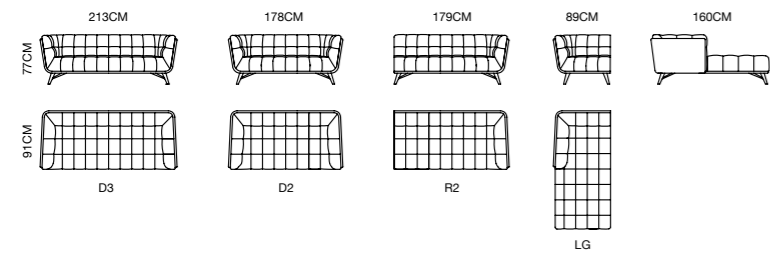

MODEL: E1956-1 (D3+RG)