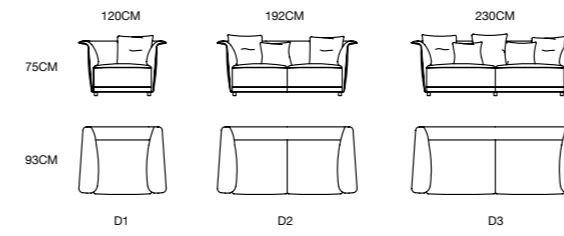

ECO 045

046

MODEL: E2054-1 (D3+D2+D1)

ECO
EASY AND
NATURAL
LIFE

ECO_047

MODEL: E2054-1 (D3+D2+D1)

MODEL: E2054-2 (D3/D2)

SIMPLE AND NEAT IS ITS STYLE, FASHIONABLE AND EXQUISITE IS ITS ADVANTAGE, AND YOUNG AND LIVELY IS ITS EXPRESSION. IT CONSIDERS THE LOVE OF YOUNG PEOPLE 100%, AND FULLY CONSIDERS THE PHYSICAL CHARACTERISTICS OF HUMAN BEINGS. IT FULLY INTERPRETS OUR AESTHETICS ABOUT LIFE, AND IT INTERPRETS OUR