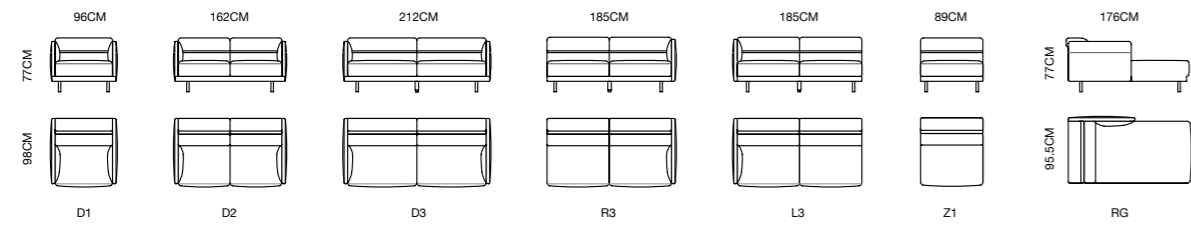

092

MODEL: **E1969-1 (R3+LG)**
SIZE: 346 x 163CM

INTENSIVELY ADAPTABLE,FREELY CONFIGURABLE AND PERFECTLY COMPAAITBLE.OUR PRODUCTS ARE LEADING FURNISHING PROGRAM THAT OFFERS EXCELLENT DURABILITRY,ERGONOMICS DESIGN AND SMOOTH APPEAL.THE WORKTOPS CAN BE EXTENDED WITH ADDITIONAL REQUIREMENTS AND A SCREEN MAY BE ADDED FOR GREATER PRIVACY WITHOUT HAMPERING THE EXCHANGE OF IDEAS AND INFORMATION.ITS AESTHETIC POTENTIAL IS ALSO INNOVATIVE IN THE RANGE OF COMBINATION OFFERS AND ACCESSORIES AVAILABLE.

096

ECO_097

MODEL: **E1967-2 (L3+RG)**
SIZE: 280 x 176CM

MODEL: **E1967-1 (D3+L3+Z1+RG)**
SIZE: 212 x 98CM
369 x 176CM

OPTIONAL ELEMENTS AND SYSTEMATIC DRAWING CONCEPTS MAKE EVERYTHING IN ORDER. YOUR INSPIRATION IS NATURALLY EMERGING IN THE UNLIMITED FREE SPACE TO THE UTMOST, AND YOUR MATURE TEMPERAMENT IS EMBODIED BY THE CONNOTATION AND OPENING FURNITURE. LIFE CALLS GOOD MEMORIES TO YOUR MIND NOW AND THEM; YOU CAN RELEASE YOUR EMOTION FREELY IN SUCH ROMANTIC AND COZY SPACE. SIMPLE LINE AND BEAUTIFUL SHAPE PRODUCE A SERIES OF FINE WORKS AND FILL THE REST MOMENT WITH APPEALING STORY AND DIALOG.