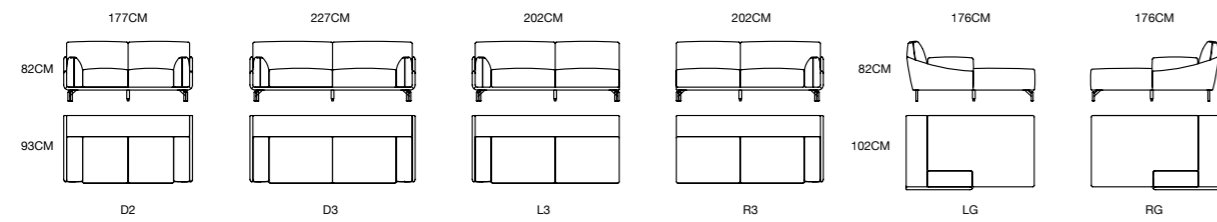

MODEL: **E2051-1 (L3+RG)**
 SIZE: 304 x 176CM

SIMPLICITY IS FASHION, A CLASSIC THEME IN MODERNIST STYLE. CREATE SIMPLE, PRACTICAL, FUNCTIONAL AND DECORATIVE MODERN MINIMALIST FURNITURE FROM SIMPLICITY. IT ALSO LOOKS COLORFUL AND FLEXIBLE BY VIRTUE OF THE PERSONALITY OF VARIOUS MATERIALS. CONCISE, CLEAR, ELEGANT AND GENEROUS, PERSONALITY AND FASHION EMERGE.