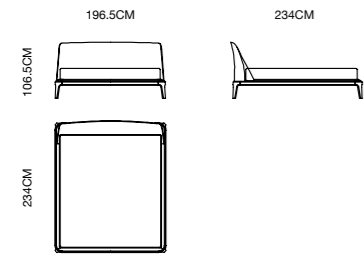

088

MODEL: MBE1921-1

ECO_089

SIMPLICITY IS NOT THE SAME AS
SIMPLICITY. ANY DETAIL IS A UNIQUE
ARTISTIC AGGLOMERATION, JUST LIKE
THE WHITE LIGHT CONTAINS SEVEN
COLORS, THE DEWDROPS SHINE OUT OF
THE WORLD, AND THE LEAVES REFLECT
THE FOUR SEASONS. THE SUN SETS A
BEAUTIFUL COLOR, WHICH REFLECTS
THE JOY AND INCITEMENT OF THE
HEART A GLIMPSE OF IT, YOU CAN RUSH
INTO THE HAPPINESS OF
TOMORROW.