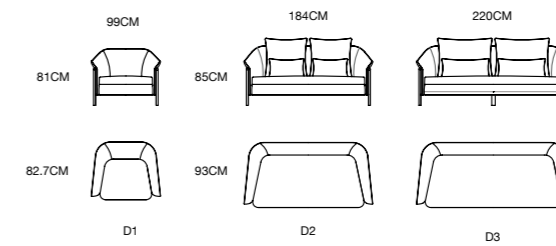

MODEL: **E1965-1 (D1/D3)**

SIMPLE AND NEAT IS ITS STYLE, FASHIONABLE AND EXQUISITE IS ITS ADVANTAGE, AND YOUNG AND LIVELY IS ITS EXPRESSION. IT CONSIDERS THE LOVE OF YOUNG PEOPLE 100%, AND FULLY CONSIDERS THE PHYSICAL CHARACTERISTICS OF HUMAN BEINGS. IT FULLY INTERPRETS OUR AESTHETICS ABOUT LIFE, AND IT INTERPRETS OUR

UNIQUE TASTE APPROPRIATELY. THIS IS IT-MODERN LEISURE FURNITURE. WHEN PIECES OF AESTHETICS, PRACTICALITY, MECHANICS, AND DURABILITY ARE PRESENTED IN FRONT OF US, WE CAN'T HELP BUT SHINE BECAUSE WE LIKE ITS NATURE, ITS LUXURY, ITS SIMPLICITY, AND ITS COMFORT. I LIKE ITS SIMPLICITY.