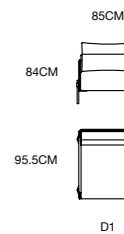

MODEL: **E2053B-2 (D1)**

IT CAN BE LIKE A WORK OF ART, WITH CONNOTATION AND TEXTURE THAT STANDS OUT IN THE SPACE. HE IS SURPRISED TO DISCOVER FROM ANY ANGLE. HE IS UNIQUE AND INTRIGUING. IT STARTS WITH THE INNER EMOTIONAL EXPERIENCE, LIKE THE DEEP BREATH OF NATURE. THE BEAUTY OF NATURE, SIMPLICITY, AND FASHION HAS EXPANDED INTO EVERY DAY OF LIFE.