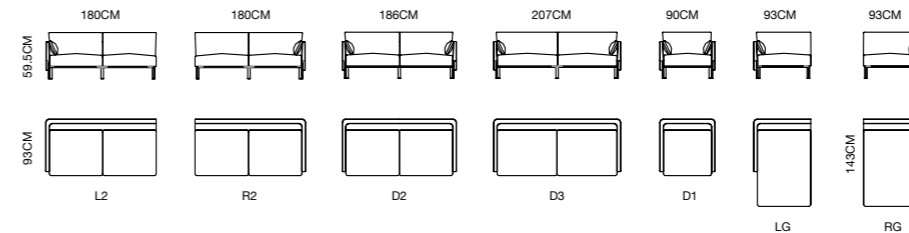

MODEL: **E1859-2 (L3+R3+P)**
 SIZE: 380 x 98CM
 266 x 266CM

118

MODEL: **E1851-2 (L3+RG+R3)**
E1851-2 (R3+LG)
SIZE: 265 x 324CM
265 x 150CM

ECO_119

MODEL: **E1720-1 (L2+RG)**
 SIZE: 271 x 170CM

MODEL: **S6075-3 (R3+LG)**
 SIZE: 253 x 152CM

MODEL: **E1853-1 (L3+C1+P+R3)**
S6083BM-3
 SIZE: 252 x 324CM

USING HIGH-QUALITY IMPORTED RAW MATERIALS, ACCORDING TO THE PRINCIPLE OF ERGONOMICS, WITH INGENIOUS DESIGN AND EXQUISITE AND METICULOUS PROCESSING, WE OFFER ELEGANT, CRISP, COMFORTABLE, HIGH-QUALITY AND AFFORDABLE HIGH-END PRODUCTS THAT MEET THE MODERN TASTE.