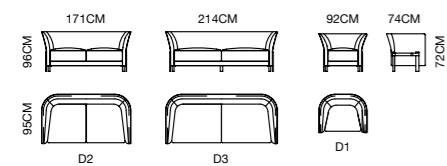

MODEL: E1875-1 (D1+D2+D3)
SIZE: 411 x 283CM