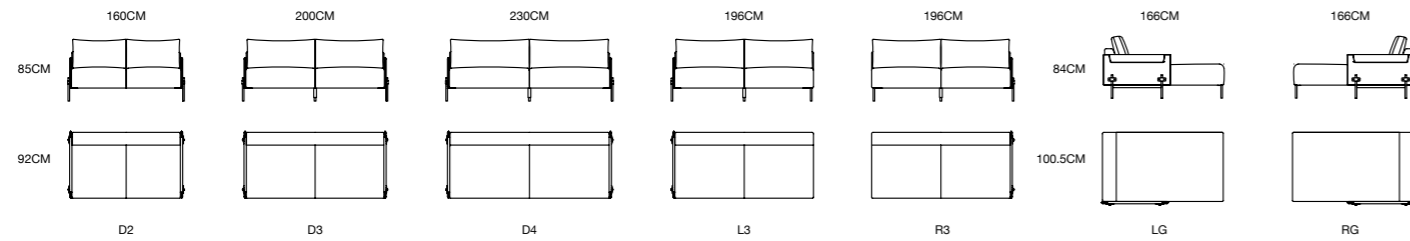

062

MODEL: E1968-2 (L3+Z1+C1+R3)
SIZE: 366 x 281CM
E1854-2

ECO_063

MODEL: **E1968-1 (R3+LG+D3)**
 SIZE: 236 x 100CM
 277 x 170CM

STRONG EXPRESSIVENESS WITH FASHION CHARACTERISTICS, COMPLETELY SHAPING THE SENSE OF SIMPLE AND SPIRITUAL SPACE, EXPRESSING THE PURSUIT OF LIFE OF MODERN PEOPLE, RICH, FULL, LIGHT, SIMPLE VISUAL EFFECTS AND TIME AND LABOR SAVING, CONVENIENT, FAST AND ORDERLY THE ORDERLY PRACTICAL PERFORMANCE IS HARMONIOUSLY UNIFIED, WHICH MAKES PEOPLE WANT TO TALK ABOUT IT, BUT THEY CAN'T STOP IT.