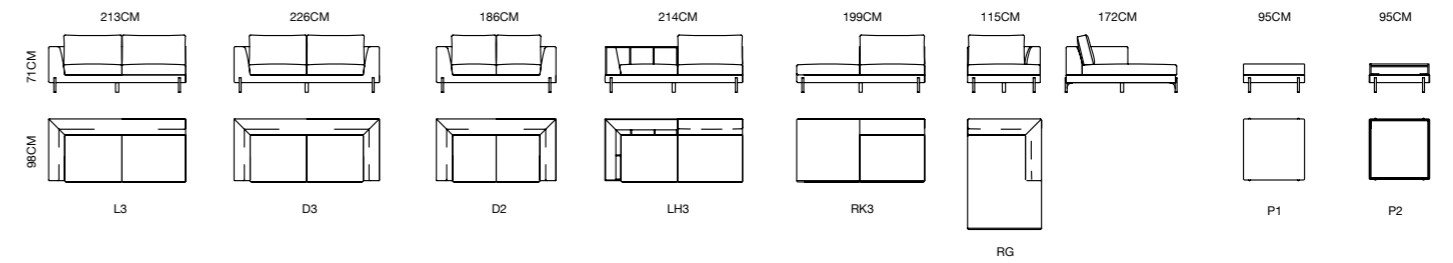

MODEL: **E1955-2 (LH3+RG)**
SIZE: 329 x 172CM