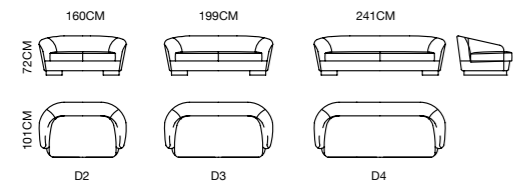

MODEL: **E1858-1-D4**
E1857-1