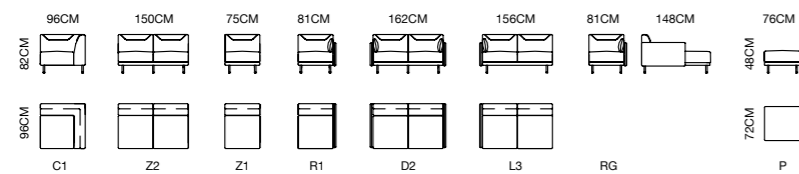

MODEL: **E1859-2 (L3+R3+P)**
 SIZE: 380 x 98CM
 266 x 266CM

118

MODEL: **E1851-2 (L3+RG+R3)**
E1851-2 (R3+LG)
SIZE: 265 x 324CM
265 x 150CM

ECO_119

MODEL: **E1720-1 (L2+RG)**
 SIZE: 271 x 170CM

MODEL: **S6075-3 (R3+LG)**
 SIZE: 253 x 152CM

MODEL: **E1853-1 (L3+C1+P+R3)**
S6083BM-3
 SIZE: 252 x 324CM

USING HIGH-QUALITY IMPORTED RAW MATERIALS, ACCORDING TO THE PRINCIPLE OF ERGONOMICS, WITH INGENIOUS DESIGN AND EXQUISITE AND METICULOUS PROCESSING, WE OFFER ELEGANT, CRISP, COMFORTABLE, HIGH-QUALITY AND AFFORDABLE HIGH-END PRODUCTS THAT MEET THE MODERN TASTE.