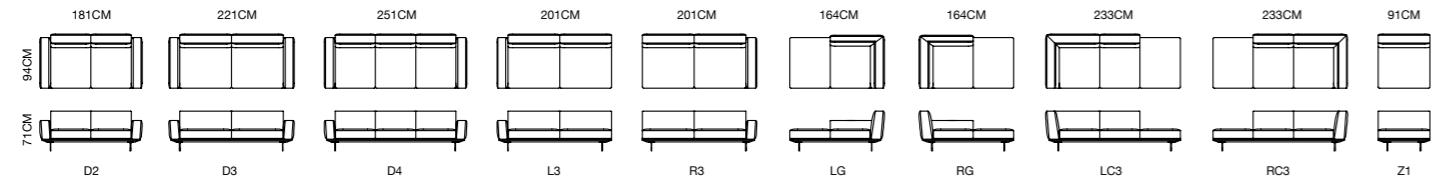

080

MODEL: MSE1921-1 (L3+LC3+Z1)
SIZE: 383 x 340CM

ECO_081

082

MODEL: **MSE1921-1 (L3+LC3+Z1)**
SIZE: 383 x 340CM

OPTIONAL ELEMENTS AND
SYSTEMATIC DRAWING
CONCEPTS MAKE
EVERYTHING IN ORDER.
YOUR INSPIRATION IS
NATURALLY EMERGING IN
THE UNLIMITED
FREE SPACE TO THE UTMOST,
AND YOUR MATURE
TEMPERAMENT IS
EMBODIED BY THE
CONNOTATION AND OPENING
FURNITURE.