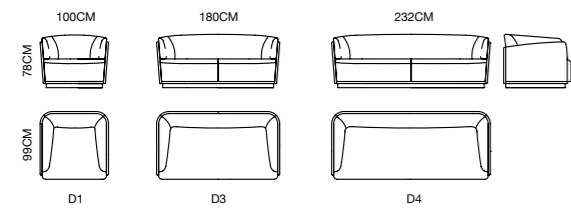

MODEL: E1852-3 (D3+D4)