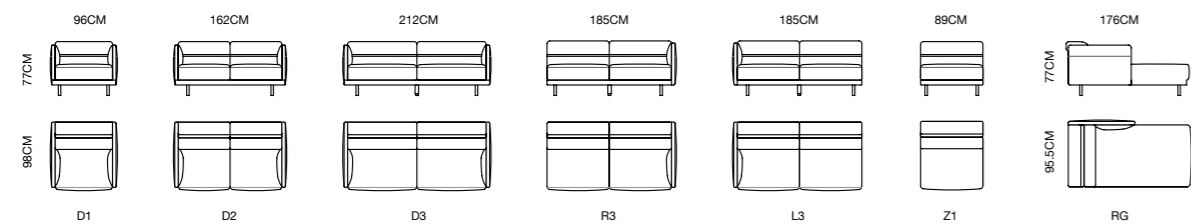

MODEL: E1967-1 (D2+D3)