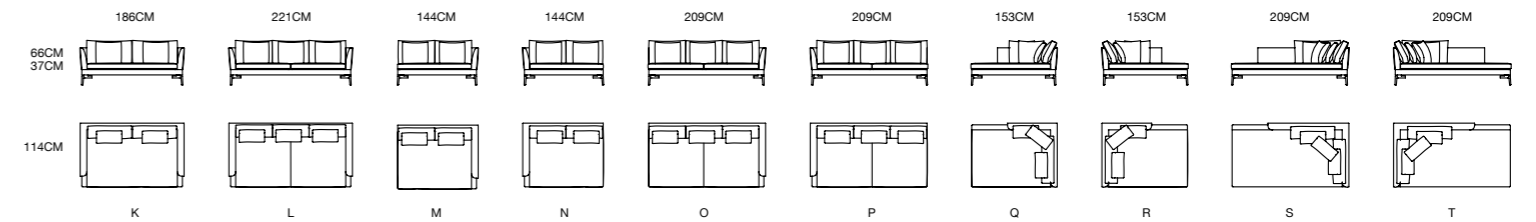

MODEL: **MS1002-4 (E+G)**
SIZE: 304 x 153CM

THE SCENERY NEVER FADED IN
THE HEART, AND WHEN
I LOOK BACK, THE FLOWERS ARE KOI,
AND THE OTHER
SIDE OF THE TIME IS
BLOOMING.
THE VINES IN THE EAVES SET A
NEW GREEN, THE F
IREFLY SPRINKLED A STAR IN THE
EYES, CARRYING THE
SUMMER FLYING IN FRONT OF MY
WINDOW, THE SNOW FELL
IN THE WINTER ON MY CHAIR.
IN THE MOOD OF A SEASON
INTO THE COFFEE,
HAPPINESS WILL LINGER IN THE
AROMA.