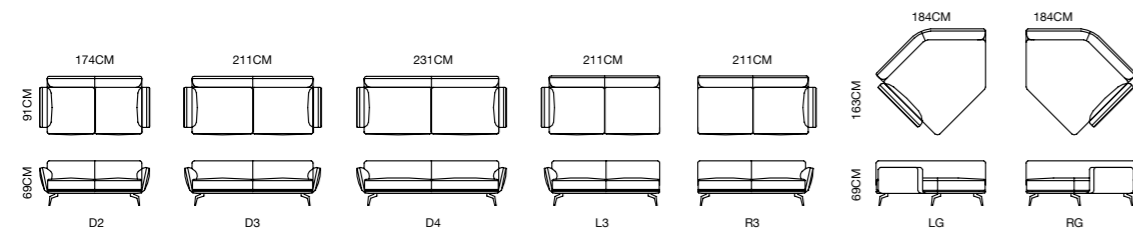

092

MODEL: **E1969-1 (R3+LG)**
SIZE: 346 x 163CM

INTENSIVELY ADAPTABLE,FREELY CONFIGURABLE AND PERFECTLY COMPAAITBLE.OUR PRODUCTS ARE LEADING FURNISHING PROGRAM THAT OFFERS EXCELLENT DURABILITRY,ERGONOMICS DESIGN AND SMOOTH APPEAL.THE WORKTOPS CAN BE EXTENDED WITH ADDITIONAL REQUIREMENTS AND A SCREEN MAY BE ADDED FOR GREATER PRIVACY WITHOUT HAMPERING THE EXCHANGE OF IDEAS AND INFORMATION.ITS AESTHETIC POTENTIAL IS ALSO INNOVATIVE IN THE RANGE OF COMBINATION OFFERS AND ACCESSORIES AVAILABLE.