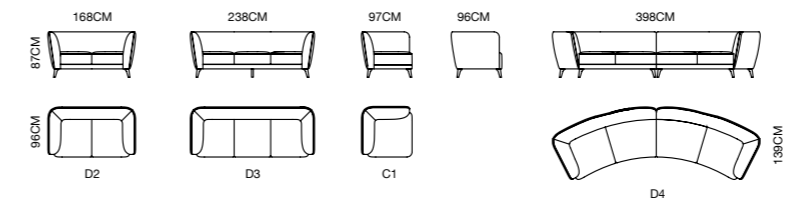

MODEL: E1873-1-D4