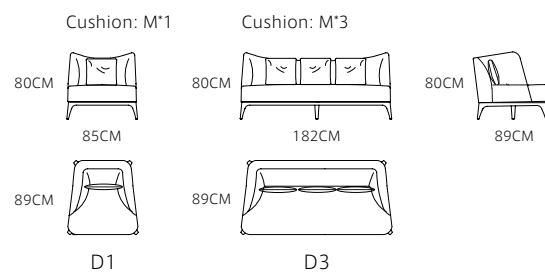

LG

Cushion: L'1 M'1 S'1

L2

P

38CM

SOFA: MS1404-1 (L3+RG)

SOFA:1: MS1406A-1 (L3+RG)

CHAIR: MC1401-1

SOFA: MS1408-1 (D3+D2)

SOFA: MS1508-1 (D3+D2+D1)

SOFA: MT1513

SOFA: MS1401-1 (D3+D1)

SOFA: MS1507-1 (D2)

TABLE: MT1902

CHAIR: MC1306-20

TABLE: MT1906-D

CHAIR: MC1306-17

CHAIR: MC1306

TABLE: MT1906-B

CHAIR: MC1402-7

CHAIR: MC1402-9

TABLE: MT1206A

TABLE: MT1608B

CHAIR: MC1701-1