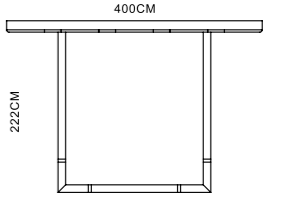

MODEL: B1904-1