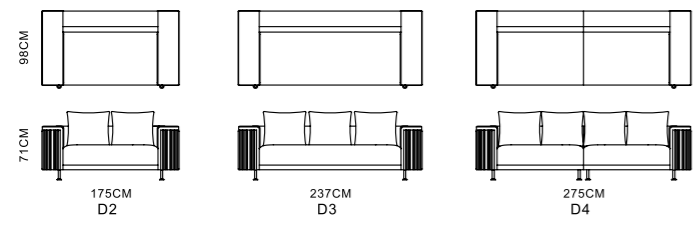

MODEL: S1912-1 (D2+D4)