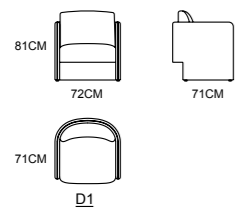

MODEL:C2034-1 (D1)
C2034-2 (D1)

Extraordinary style, elegant and bright colors,
super first-class production technology, is the best
interpretation of comfort.