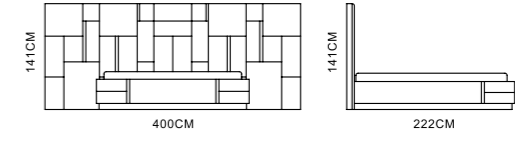

MODEL: B1904-1