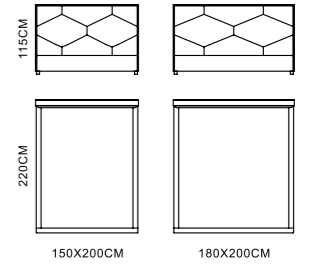

MODEL:B1902-1