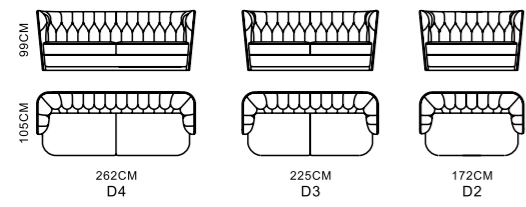

MODEL:S1910-1 (D3+D3)