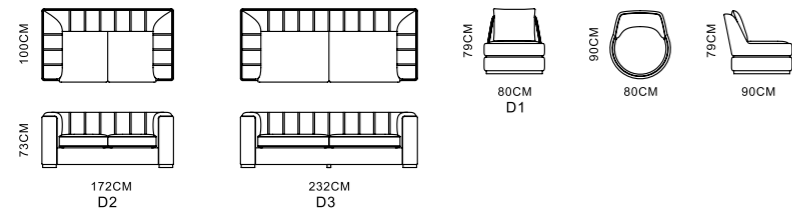

MODEL: S1915-2 (D2+D3)
S1909-1 (D1+D1)