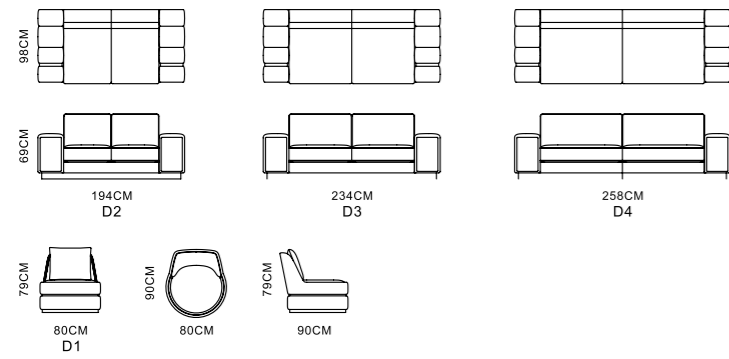

MODEL: S1917-2 (D2+D4)
C1909-2 (D1+D1)