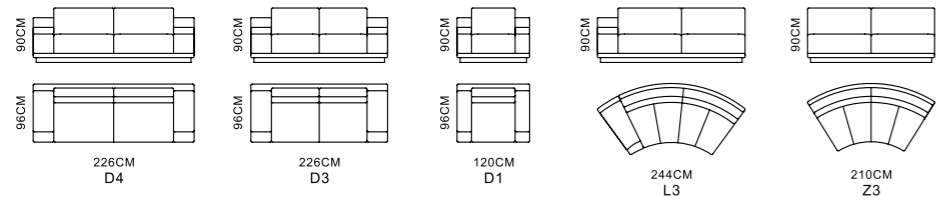

MODEL: S1901-2 (L3+R3+D4)