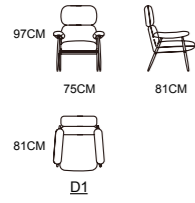

MODEL:E1970-1 (D1)

The simple visual effects and time-saving, labor-saving, convenient and orderly practical performance are harmoniously unified, making people want to talk about rest, but also want to stop.